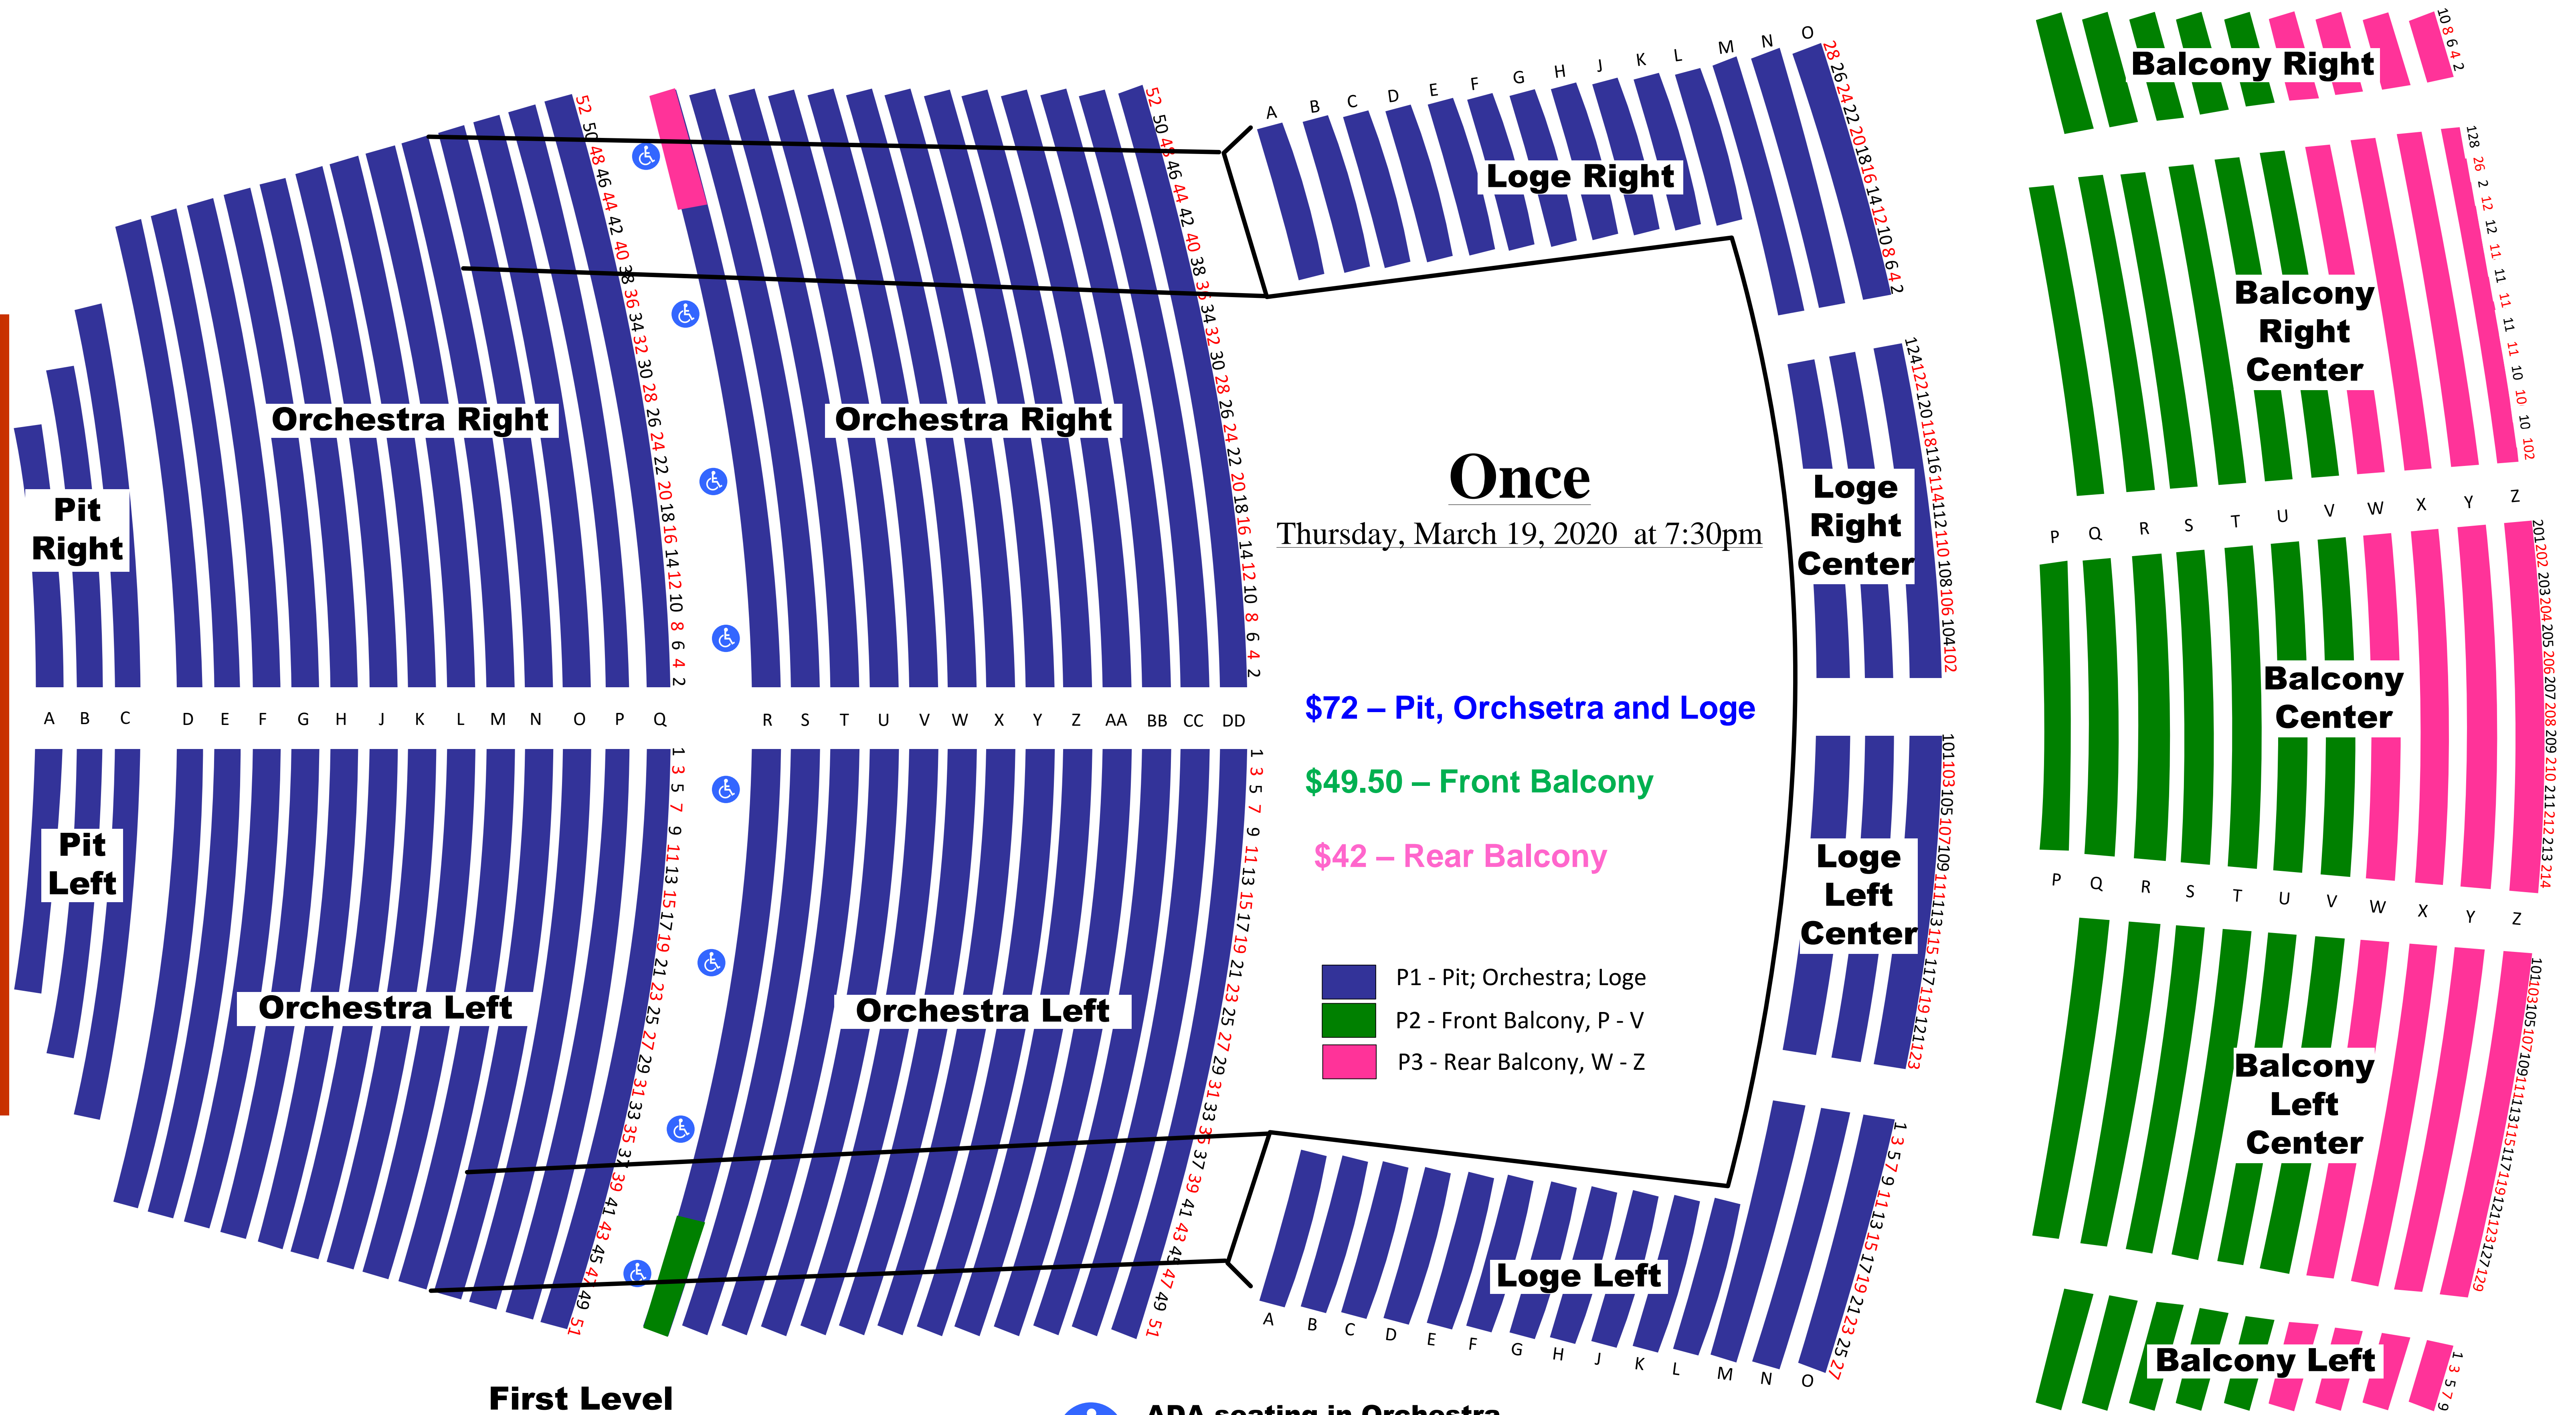

BERGLUND PERFORMING ARTS THEATRE

STAGE

First Level

Second Level

ADA seating in Orchestra Left & Right, Row R
 Note: Actual scaling may vary slightly due to Federal requirement that ADA seating be available for all price levels.