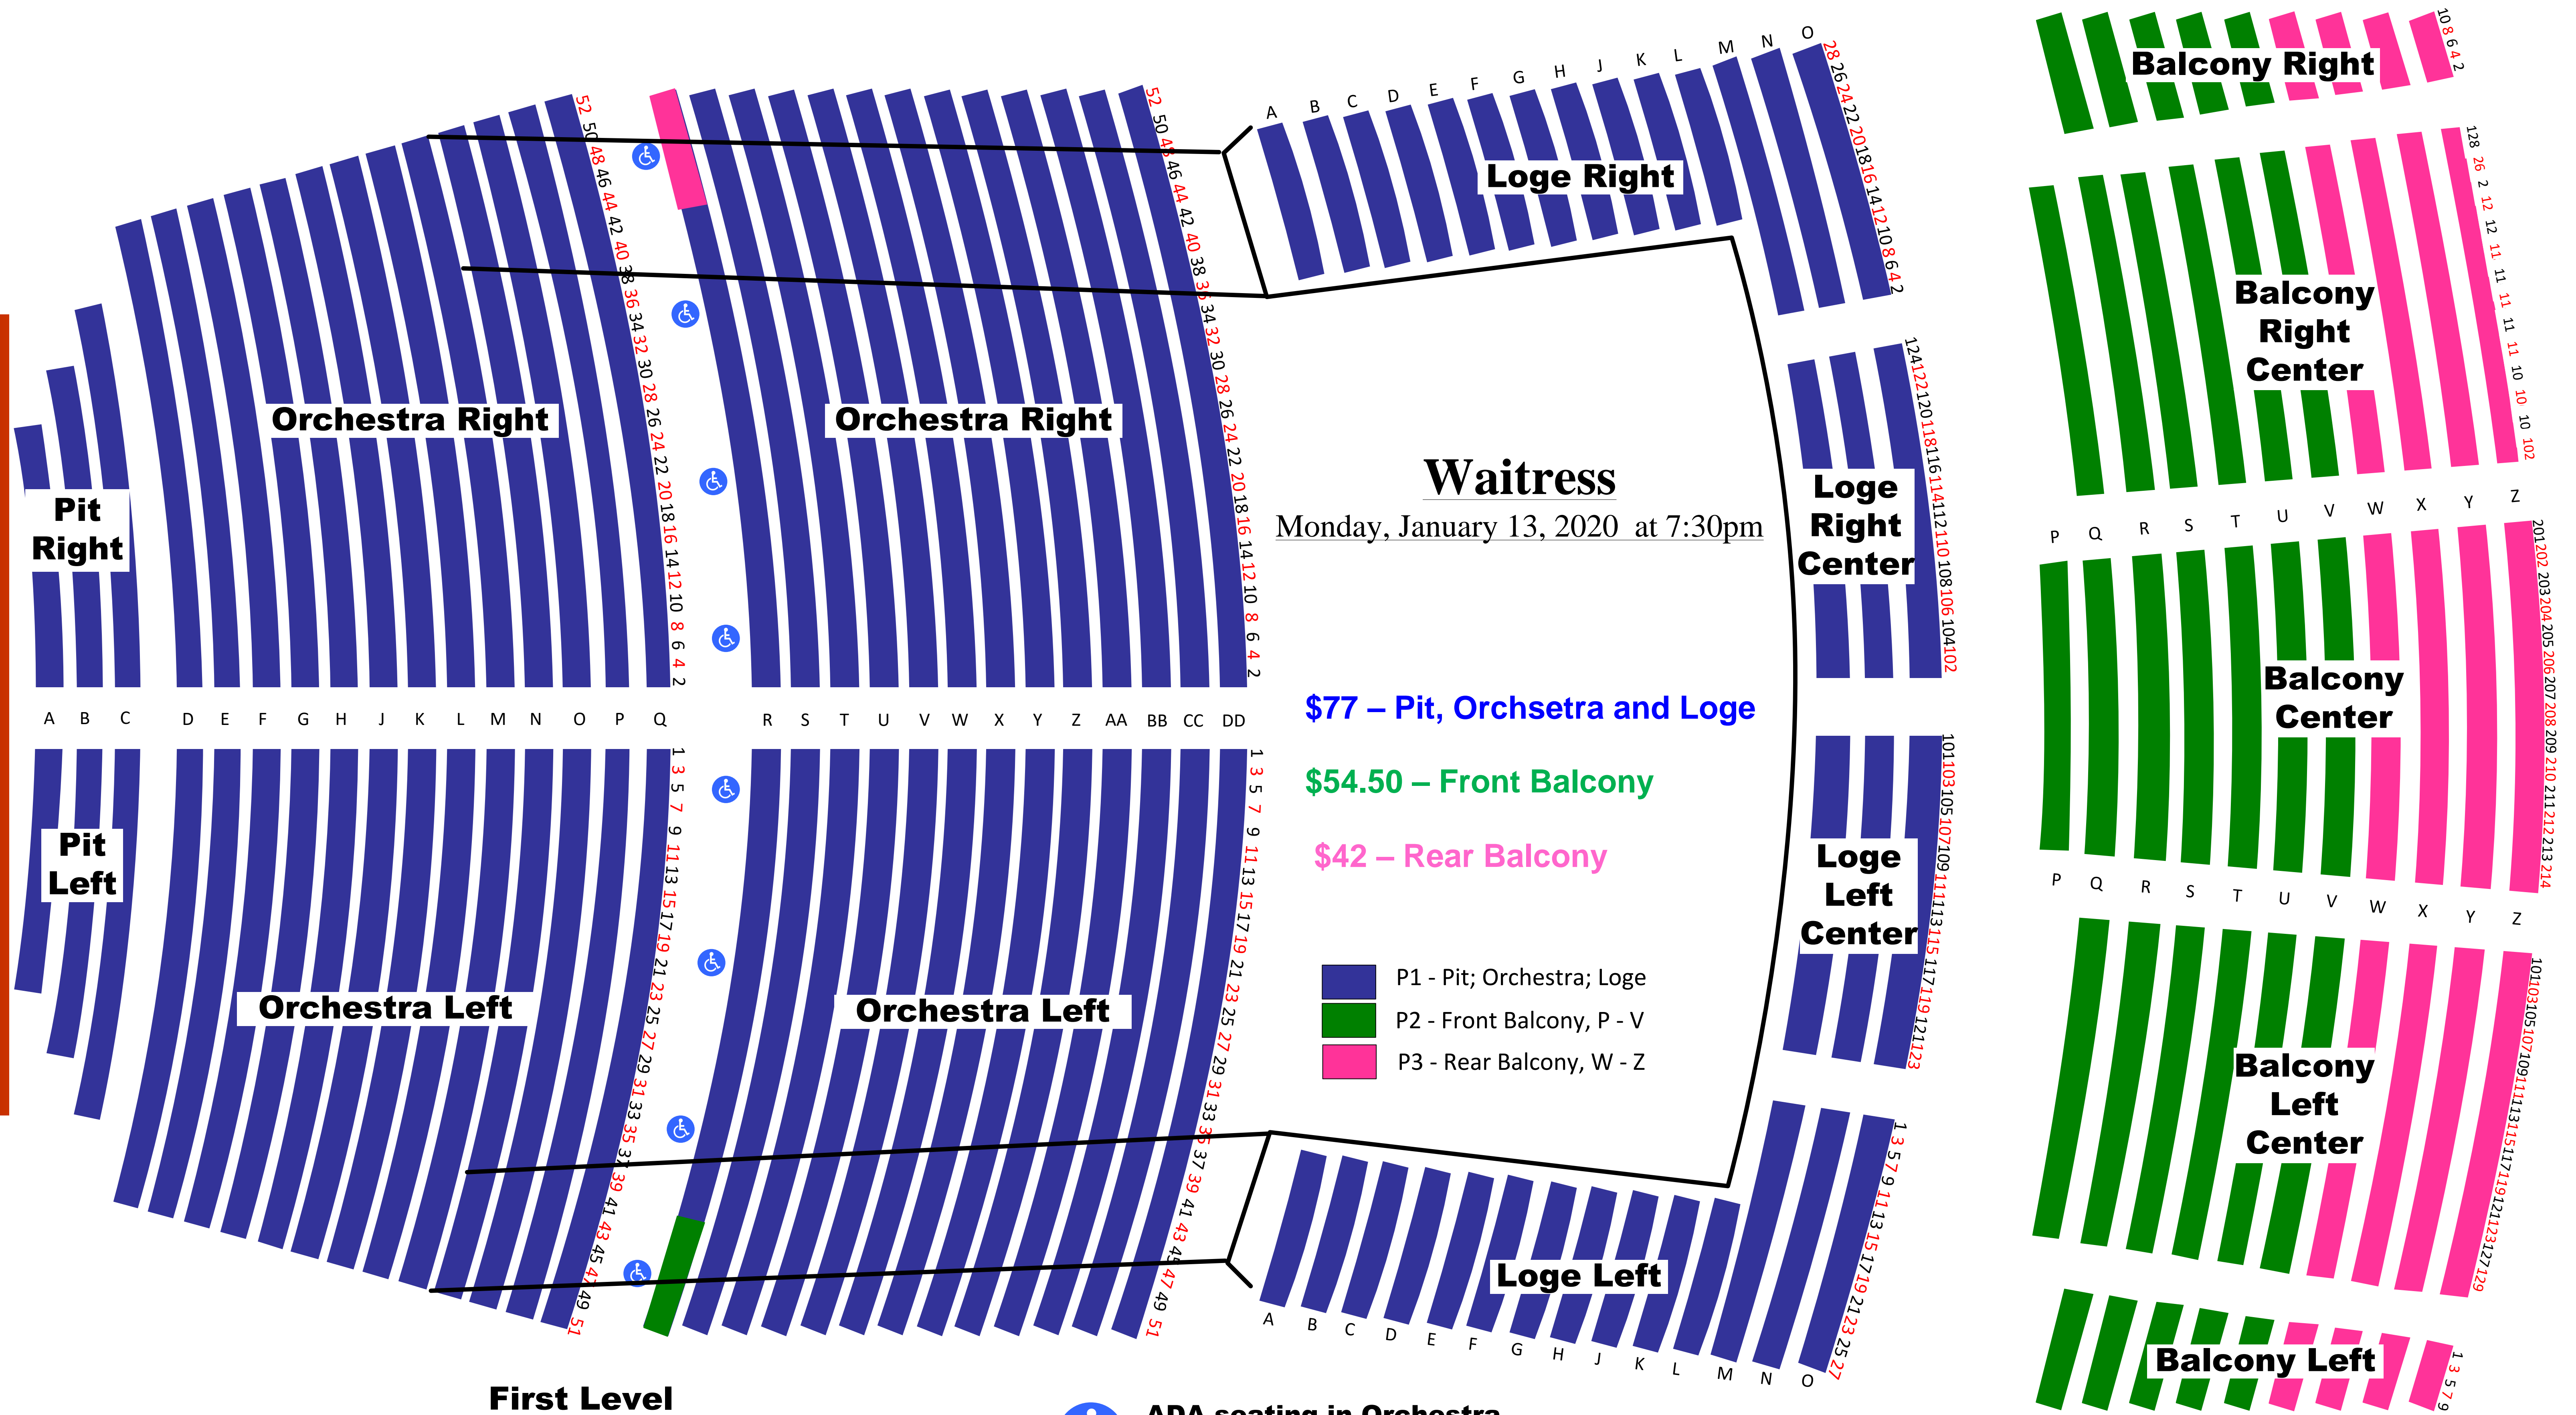

BERGLUND PERFORMING ARTS THEATRE

STAGE

Waitress
Monday, January 13, 2020 at 7:30pm

\$77 – Pit, Orchestra and Loge
\$54.50 – Front Balcony
\$42 – Rear Balcony

- P1 - Pit; Orchestra; Loge
- P2 - Front Balcony, P - V
- P3 - Rear Balcony, W - Z

First Level

Second Level

ADA seating in Orchestra Left & Right, Row R

Note: Actual scaling may vary slightly due to Federal requirement that ADA seating be available for all price levels.