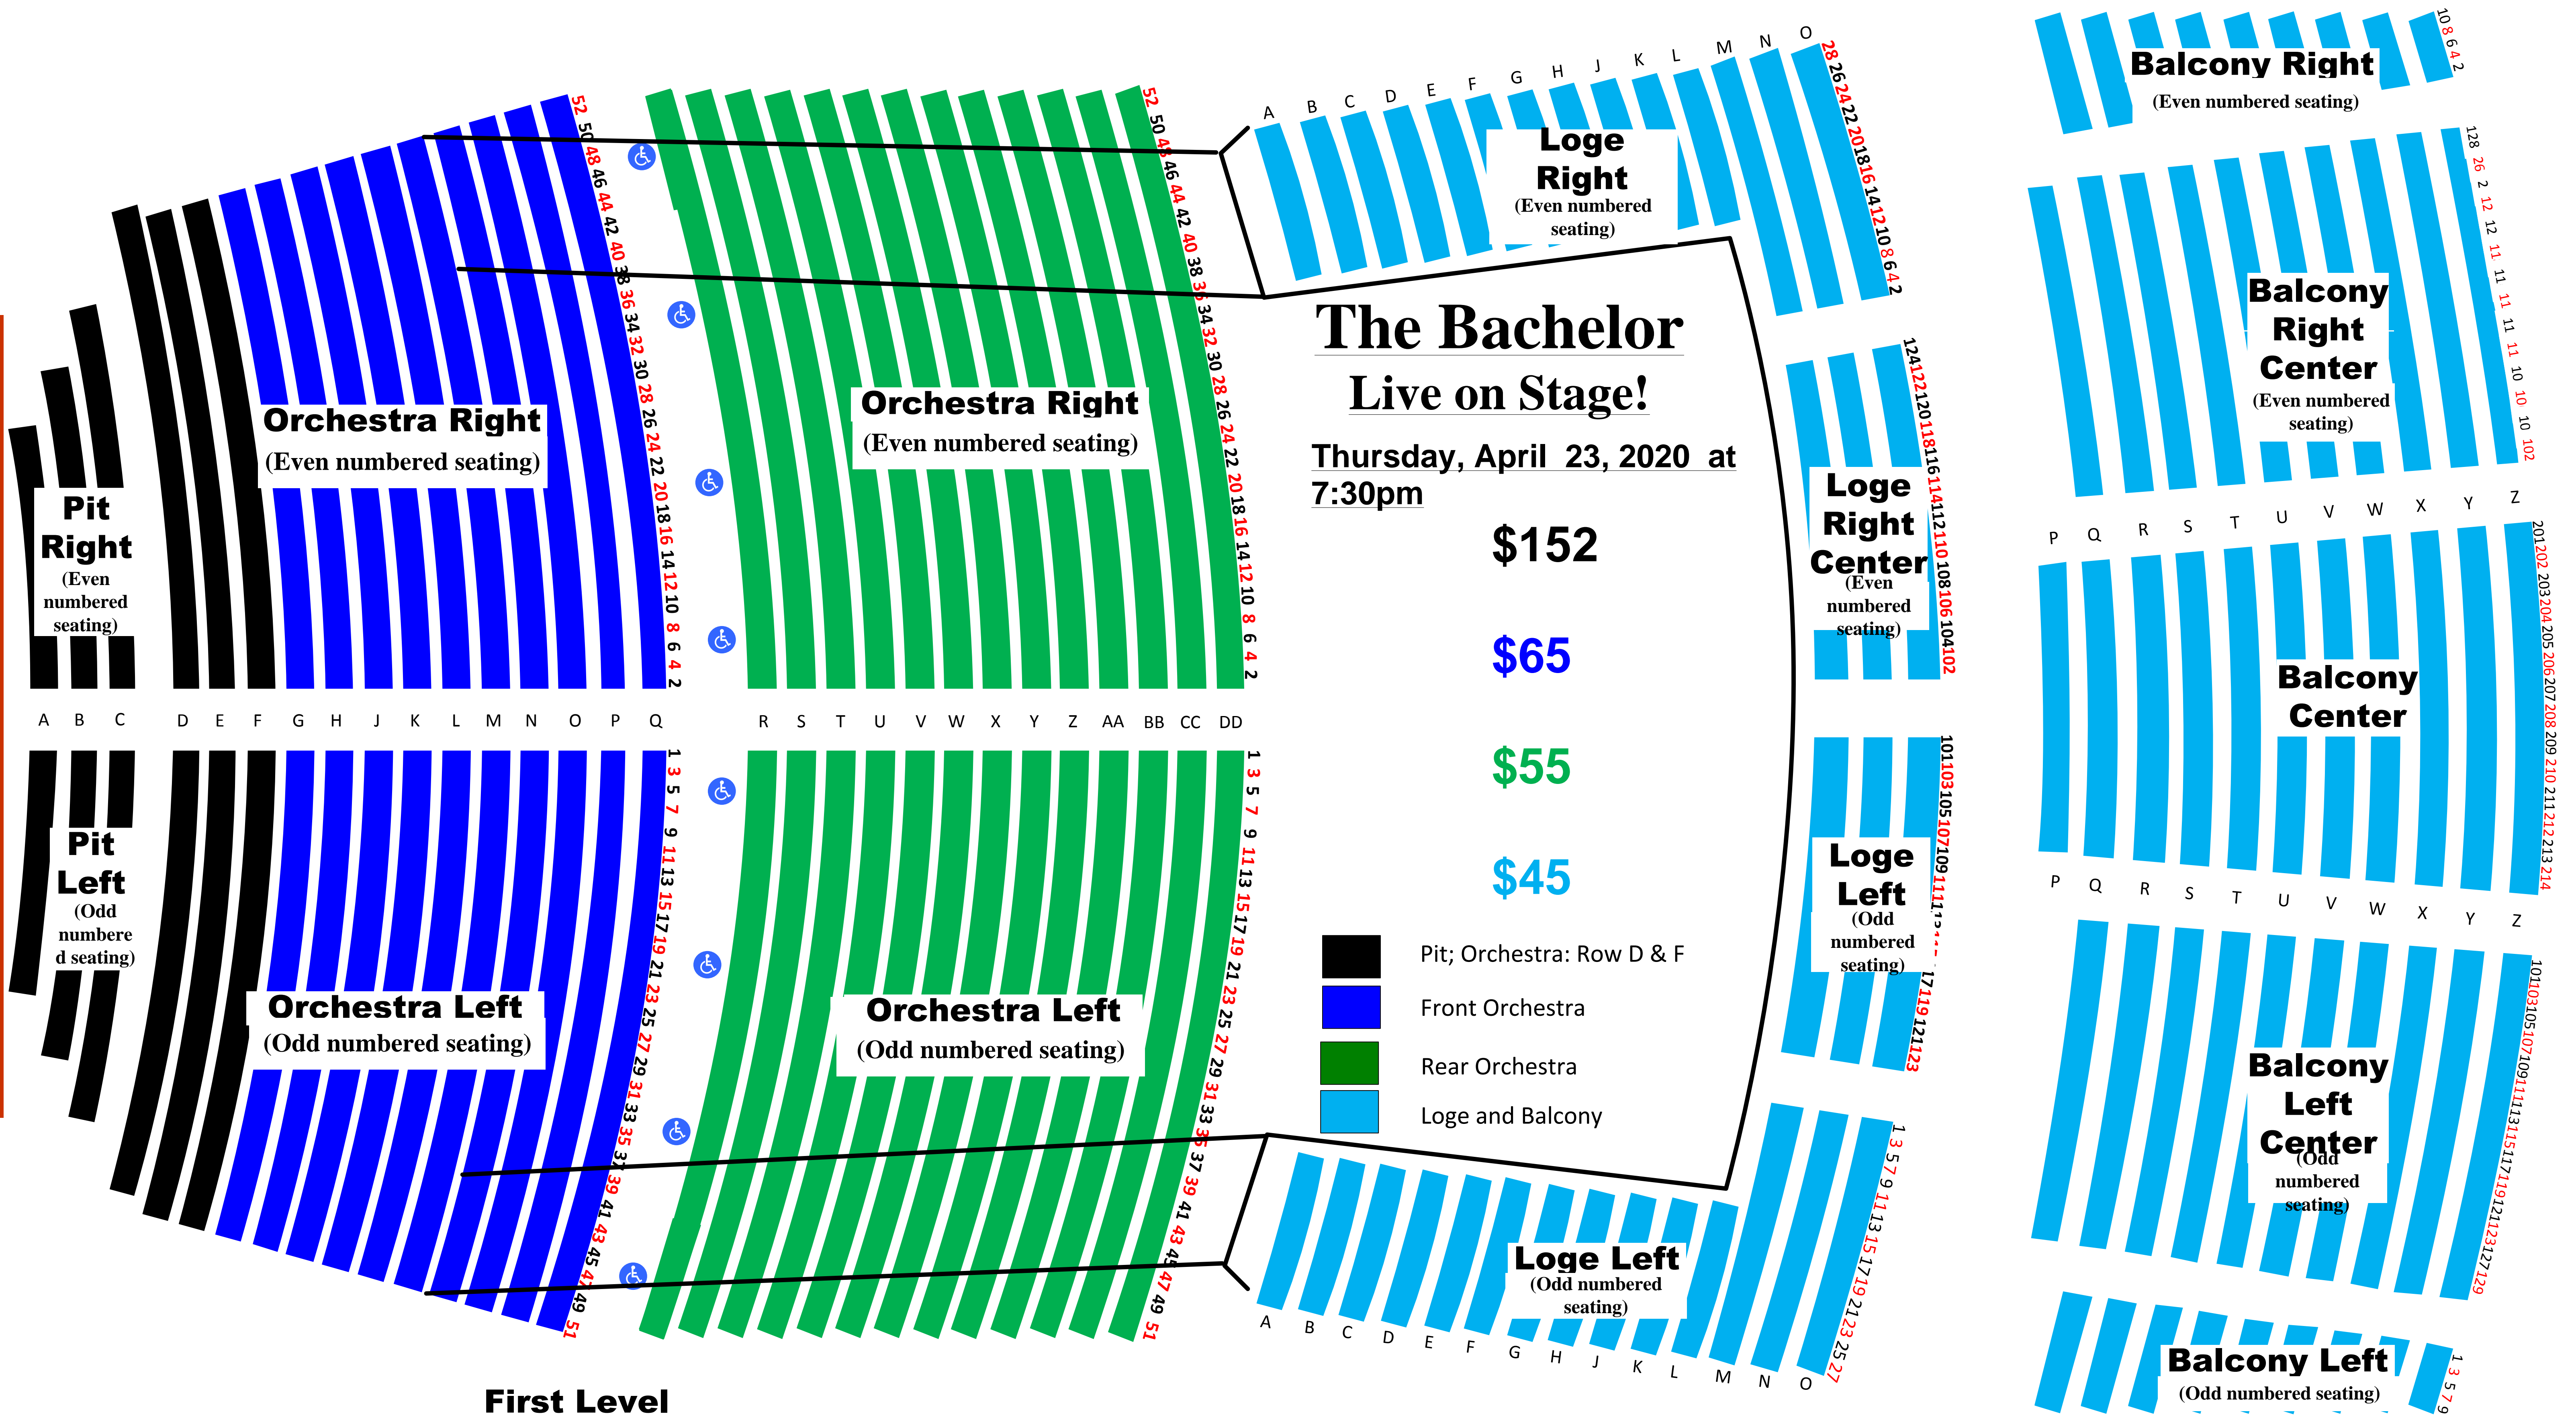

BERGLUND PERFORMING ARTS THEATRE

STAGE

ADA seating in Orchestra Left & Right, Row R

Note: Actual scaling may vary slightly due to Federal requirement that ADA seating be available for all price levels.