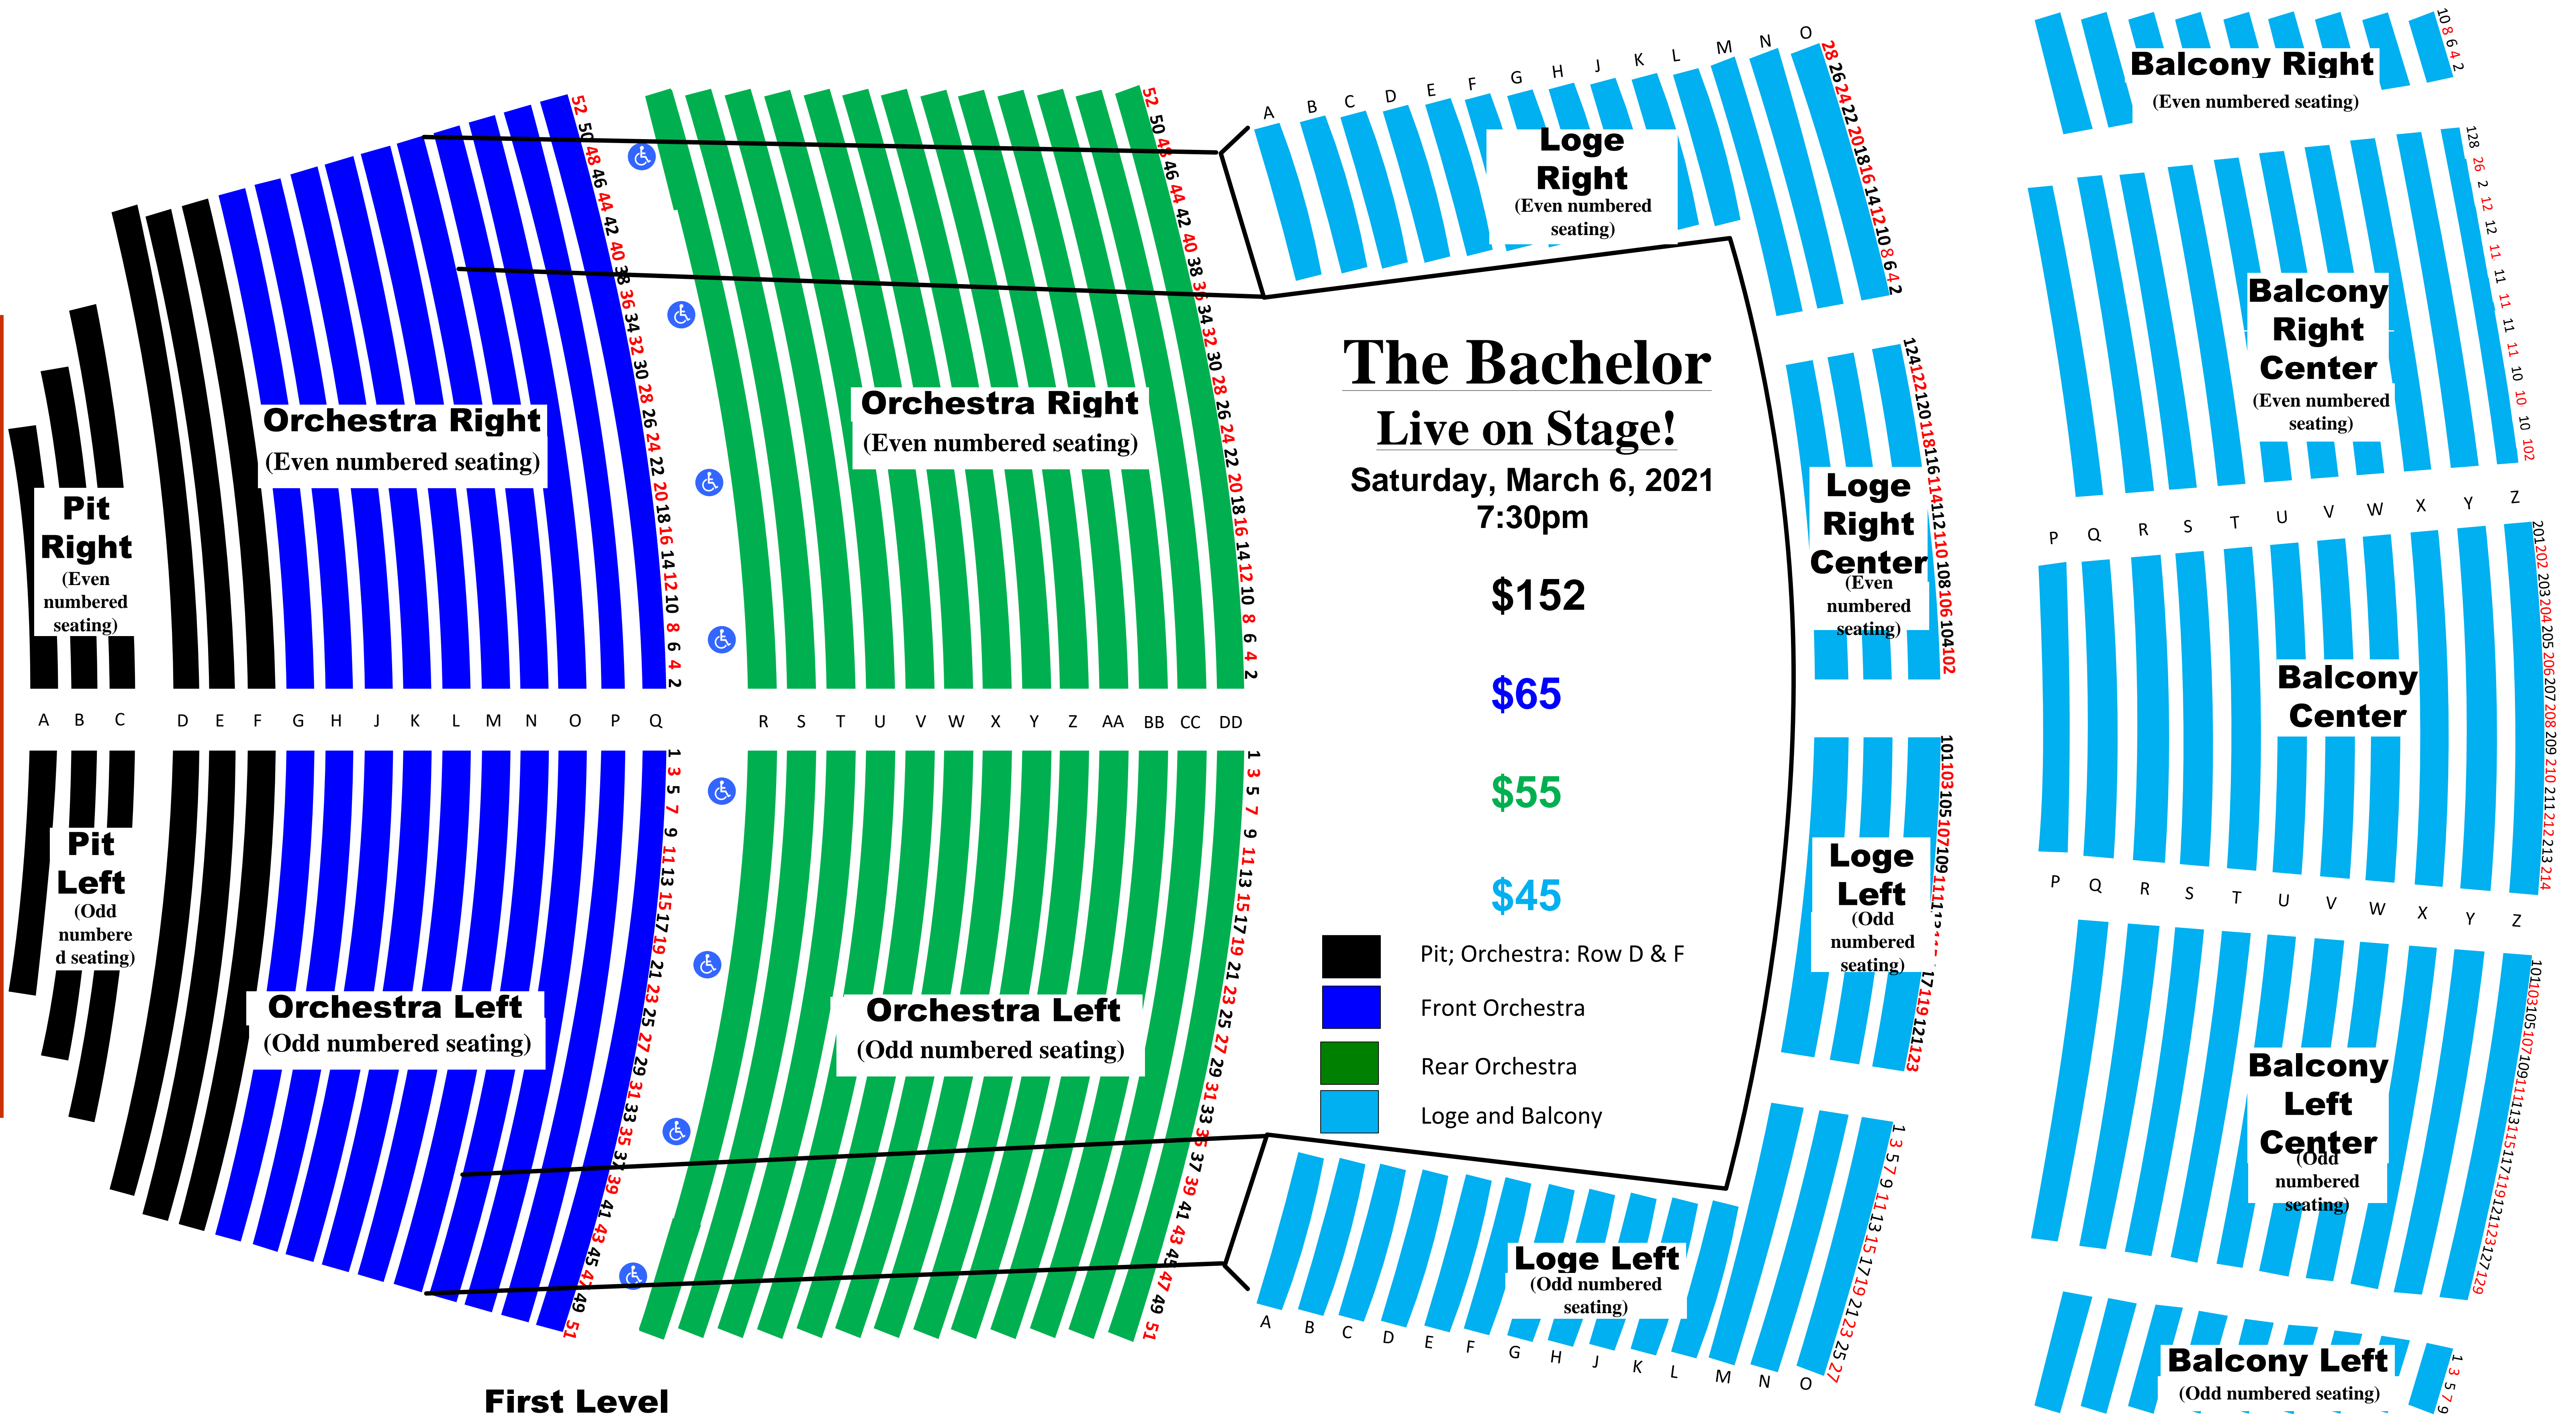

BERGLUND PERFORMING ARTS THEATRE

STAGE

Note: Actual scaling may vary slightly due to Federal requirement that ADA seating be available for all price levels.